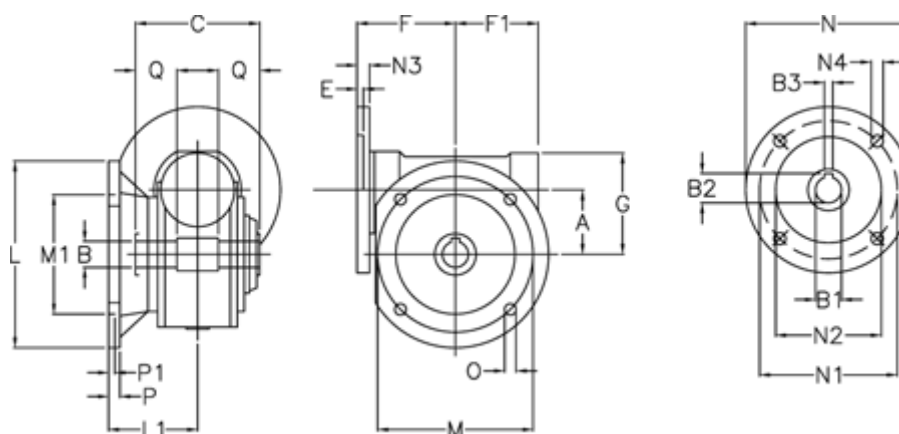

# Data Sheet

Article number: 3902130100535

Description: Worm gear  
VF 130-FC1-100-90B5, without lubrication

## Measures

A = 130	F1 = 154	N2 = 130
B = 45 H7	G = 195	N3 = 17
B1 E7 = 24	L = 320	N4 = 11
B2 = 27.3	L1 = 137.5	O = 16
B3 H9 = 8	M = 255	P = 20
C = 165	M1 = 180	P1 = 12
E = 0.5	N = 200	Q = 52.5
F = 185	N1 = 165	